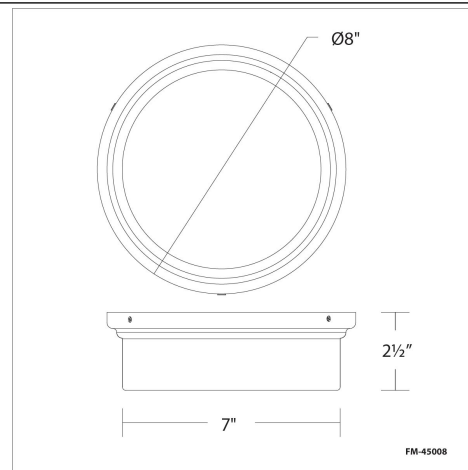

Aged Brass

Brushed Nickel

LINE DRAWING